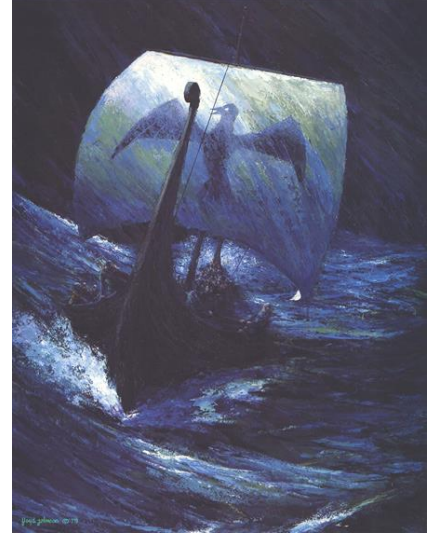

OPEN EDITION COLLECTION

VENGEANCE
11" x 17"

Print: 470001

THE HELMSMAN
16.5" x 23"

Print: 470005
Framed: 472005 - acrylic

WESTWARD TO VINLAND
16.5" x 23"

Print: 470006
Framed: 472006 - acrylic

SCANDINAVIAN HERITAGE
11" x 13"

Print: 470002
Framed: 472002 - acrylic

FINAL LIGHT AT SEA
11" x 13"

Print: 470003
Framed: 472003 - acrylic

VIKING OF THE NORTH
8.5" x 11"

Print: 470008
Framed: 472008 - acrylic

floyd johnson studio

LIMITED EDITION COLLECTION

WINTER PATROL
18" x 21"

Print: 471004
Framed: 472004 - acrylic

DEPTH OF THE FJORD
18" x 23"

Print: 471005
Framed: 472105 - acrylic

THE VIKINGS SAIL
17" x 26"

Print: 471006
Framed: 472106 - acrylic

THE YOUNG WARRIOR
15" x 20"