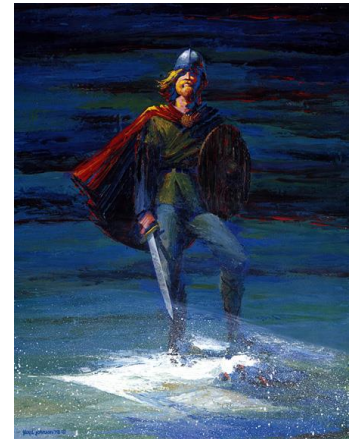

OPEN EDITION COLLECTION

VENGEANCE
11" x 17"

Print: 470001

THE HELMSMAN
16.5" x 23"

Print: 470005
Framed: 472005 - acrylic

WESTWARD TO VINLAND
16.5" x 23"

Print: 470006
Framed: 472006 - acrylic

SCANDINAVIAN HERITAGE
11" x 13"

Print: 470002
Framed: 472002 - acrylic

FINAL LIGHT AT SEA
11" x 13"

Print: 470003
Framed: 472003 - acrylic

VIKING OF THE NORTH
8.5" x 11"

Print: 470008
Framed: 472008 - acrylic

floyd johnson studio

LIMITED EDITION COLLECTION